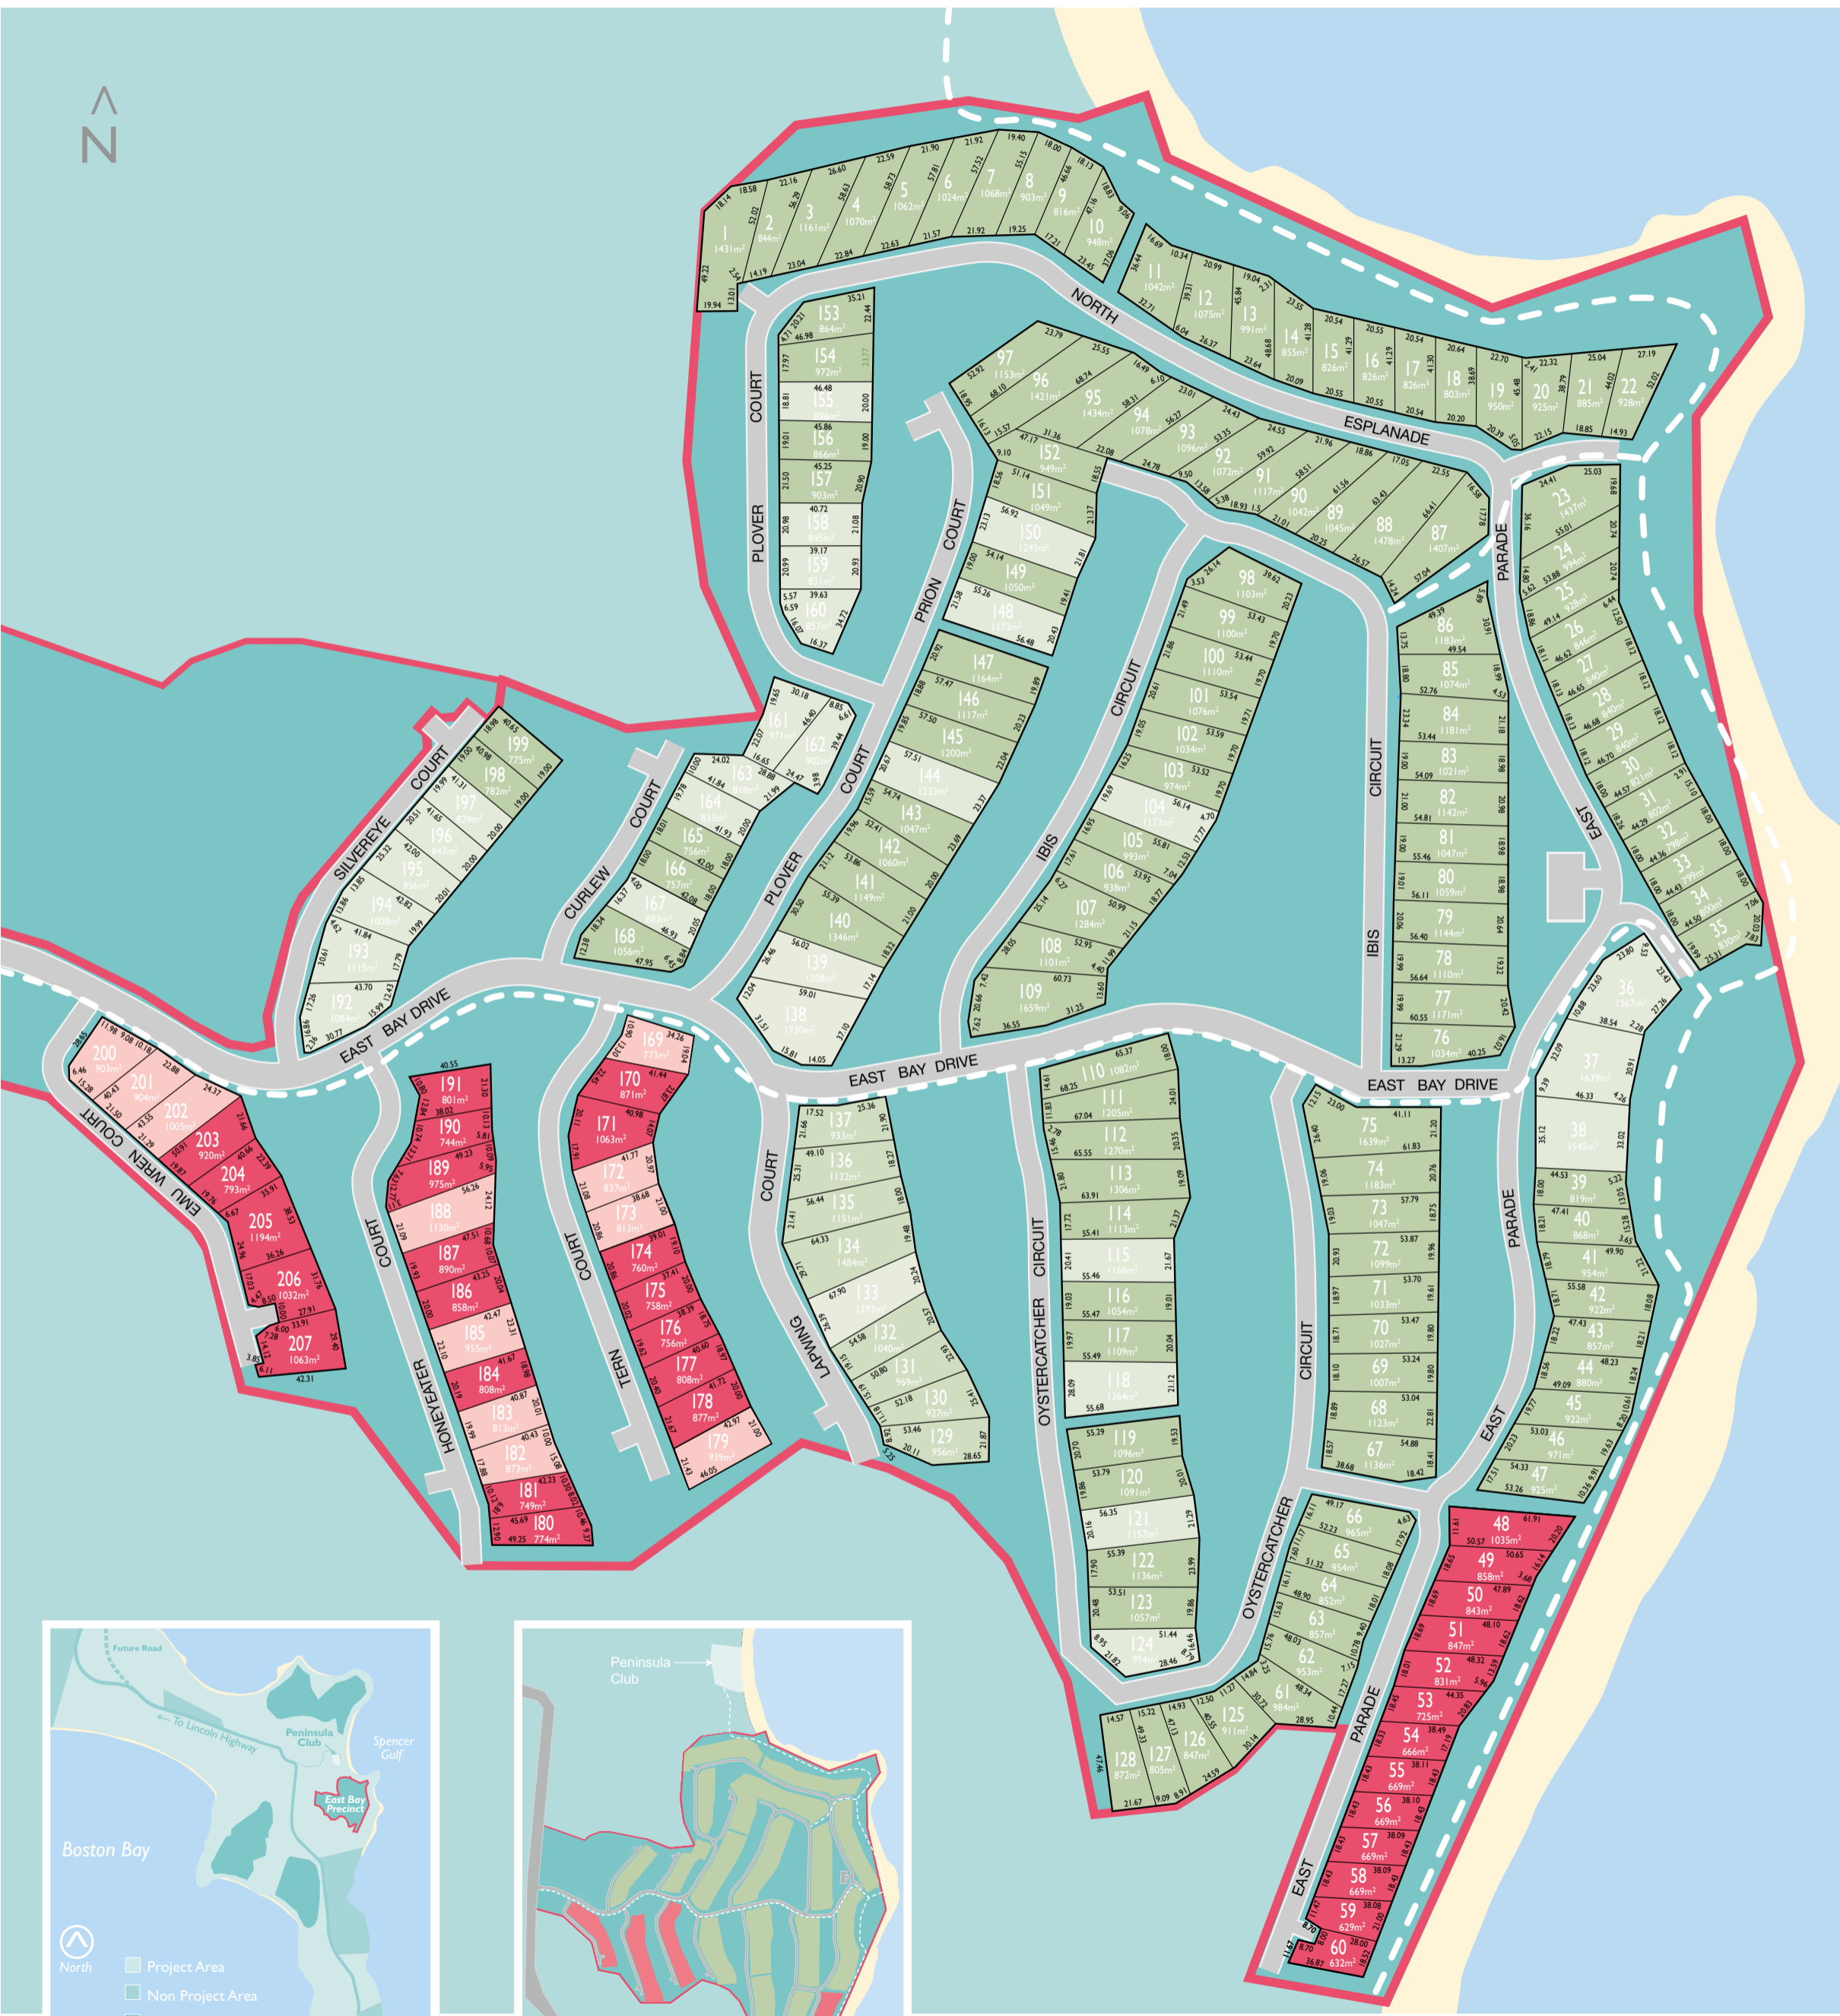

ALLOTMENT PLAN
EAST BAY PRECINCT

- Current Release
- Previous Release
- Duplex Allotments
- Duplex Allotments
- Walking trail

This is an illustrated concept of the general approach planned for the layout and lots of Point Boston Peninsula. Final plans are subject to approval by Council and the Development Assessment Commission and must be accepted by the relevant authorities. Alteration E.