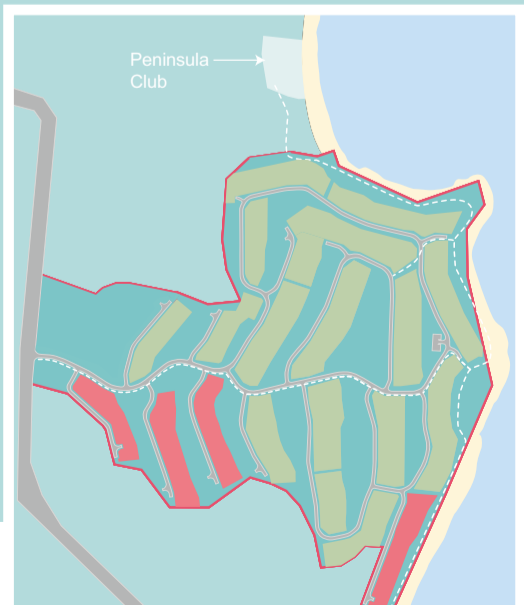

ALLOTMENT PLAN
EAST BAY PRECINCT

- Current Release
- Previous Release
- Duplex Allotments
- Duplex Allotments
- Walking trail

This is an illustrated concept of the general approach planned for the layout and lots of Point Boston Peninsula. Final plans are subject to approval by Council and the Development Assessment Commission and must be accepted by the relevant authorities. Alteration E.