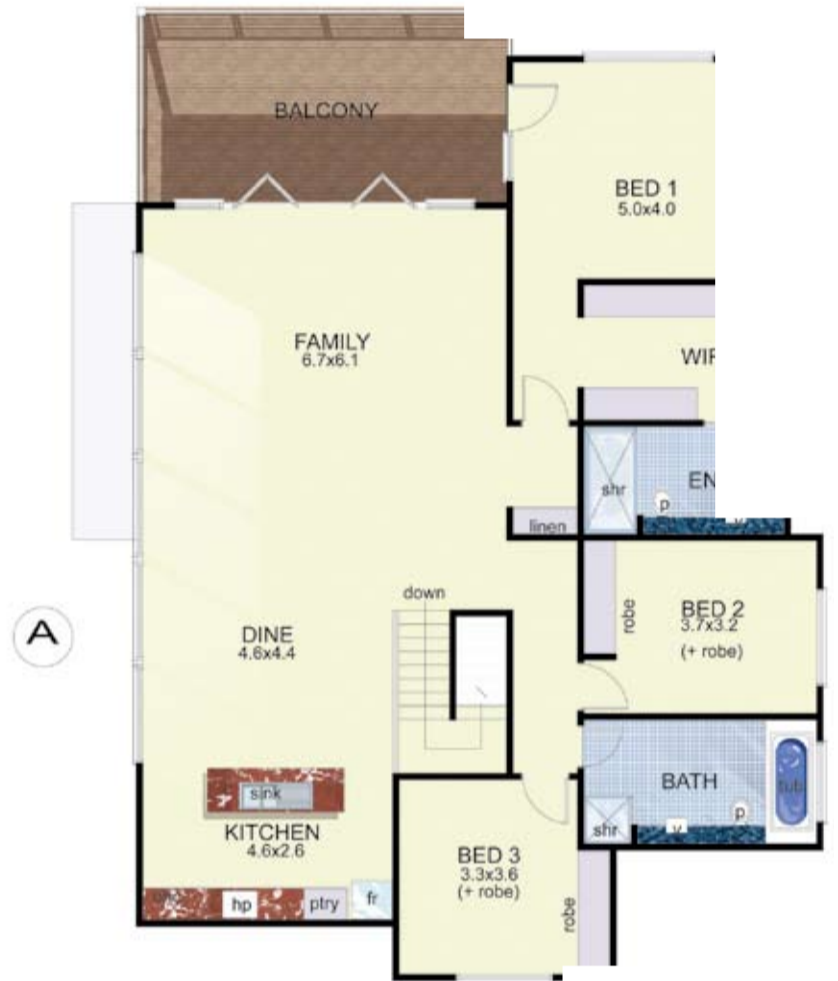

Highset

POINT BOSTON *Peninsula*

LEAVE THE RUNNING OF THE PLANET
TO SOMEONE ELSE FOR A WHILE

Highset (m2)

Living GF 40.07

Living FF 176.58

Terrace 18.73

Balcony 24.6

Porch 2.85

Garage 37.08

Carport 33.44

Total 333.35

Front Elevation

Elevation A

Rear Elevation

The content in this brochure is subject to change from time to time. Images are for display purposes and may vary from actual as designs change. Illustrations are artist's impressions only and photos are for display purposes only. Building dimensions include decks, patios, balconies etc and are measured from the outside face of walls. All information and measurements were correct at time of printing. Any errors are unintentional and will be amended at the time of next printing.